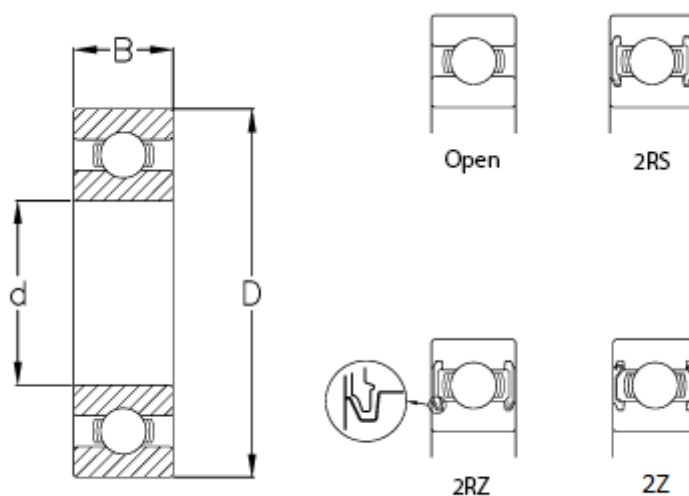

Data Sheet

Article number: 57960105502106

Description: CeramicSpeed hybrid bearing Insulate sealed
6211-2RZ/CSB.C3

Measures

B	= 21
Ball grade	= 5
C (KN)	= 46.2
C0	= 29
d	= 55
D	= 100
Max rpm.	= 10000
Type	= 6211